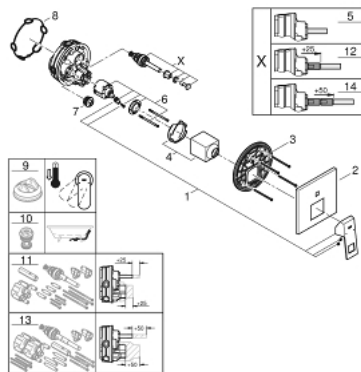

24 062 000 EUROCUBE SINGLE-LEVER MIXER WITH 2-WAY DIVERTER

PRODUCT DESCRIPTION

- Colour: Chrome
- set for final installation for
- GROHE Rapido SmartBox 35 600/35 604
- GROHE SilkMove 46 mm ceramic cartridge
- wall escutcheon with GROHE FastFixation (covered escutcheon- and shaft sealing, covered fixing)
- metal escutcheon, retroactively 6° adjustable
- metal lever
- automatic 2-way diverter
- flow performance: outlet B = 27 l/min, outlet C = 27 l/min
- without roughing-in-set

24 062 000 EUROCUBE SINGLE-LEVER MIXER WITH 2-WAY DIVERTER

SPARE PARTS, July 2017 – now

- 1: Lever (Spare part-nr. 46782000)
- 2: Escutcheon (Spare part-nr. 48431000)
- 3: Mounting plate (Spare part-nr. 48438000)
- 4: Shield for cross handle (Spare part-nr. 46784000)
- 5: Diverter (Spare part-nr. 48442000)
- 6: Cartridge (Spare part-nr. 46048000)
- 7: Non-return valve (Spare part-nr. 49085000)
- 8: Sealing washer (Spare part-nr. 48360000)
- 9: Temperature limiter (Spare part-nr. 46375000)*
- 10: Backflow protection combination (DIN-EN1717) (Spare part-nr. 14055000)*
- 11: Universal extension set single-lever mixers, 25 mm (Spare part-nr. 14056000)*
- 12: Diverter (Spare part-nr. 48444000)*
- 13: Universal extension set single-lever mixers, 50 mm (Spare part-nr. 14057000)*
- 14: Diverter (Spare part-nr. 48445000)*