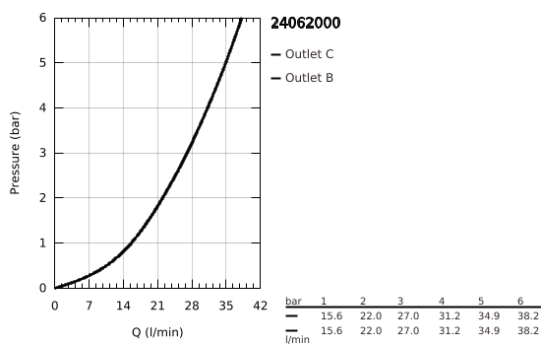

24 062 000 EUROCUBE SINGLE-LEVER MIXER WITH 2-WAY DIVERTER

PRODUCT DESCRIPTION

- Colour: Chrome
- set for final installation for
- GROHE Rapido SmartBox 35 600/35 604
- GROHE SilkMove 46 mm ceramic cartridge
- wall escutcheon with GROHE FastFixation (covered escutcheon- and shaft sealing, covered fixing)
- metal escutcheon, retroactively 6° adjustable
- metal lever
- automatic 2-way diverter
- flow performance: outlet B = 27 l/min, outlet C = 27 l/min
- without roughing-in-set

24 062 000 EUROCUBE SINGLE-LEVER MIXER WITH 2-WAY DIVERTER

SPARE PARTS, July 2017 – now

- 1: Lever (Spare part-nr. 46782000)
- 2: Escutcheon (Spare part-nr. 48431000)
- 3: Mounting plate (Spare part-nr. 48438000)
- 4: Shield for cross handle (Spare part-nr. 46784000)
- 5: Diverter (Spare part-nr. 48442000)
- 6: Cartridge (Spare part-nr. 46048000)
- 7: Non-return valve (Spare part-nr. 49085000)
- 8: Sealing washer (Spare part-nr. 48360000)
- 9: Temperature limiter (Spare part-nr. 46375000)*
- 10: Backflow protection combination (DIN-EN1717) (Spare part-nr. 14055000)*
- 11: Universal extension set single-lever mixers, 25 mm (Spare part-nr. 14056000)*
- 12: Diverter (Spare part-nr. 48444000)*
- 13: Universal extension set single-lever mixers, 50 mm (Spare part-nr. 14057000)*
- 14: Diverter (Spare part-nr. 48445000)*