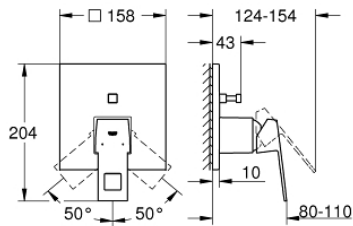

24 062 000 EUROCUBE SINGLE-LEVER MIXER WITH 2-WAY DIVERTER

PRODUCT DESCRIPTION

- Colour: Chrome
- set for final installation for
- GROHE Rapido SmartBox 35 600/35 604
- GROHE SilkMove 46 mm ceramic cartridge
- wall escutcheon with GROHE FastFixation (covered escutcheon- and shaft sealing, covered fixing)
- metal escutcheon, retroactively 6° adjustable
- metal lever
- automatic 2-way diverter
- flow performance: outlet B = 27 l/min, outlet C = 27 l/min
- without roughing-in-set

24 062 000 EUROCUBE SINGLE-LEVER MIXER WITH 2-WAY DIVERTER

SPARE PARTS, July 2017 – now

- 1: Lever (Spare part-nr. 46782000)
- 2: Escutcheon (Spare part-nr. 48431000)
- 3: Mounting plate (Spare part-nr. 48438000)
- 4: Shield for cross handle (Spare part-nr. 46784000)
- 5: Diverter (Spare part-nr. 48442000)
- 6: Cartridge (Spare part-nr. 46048000)
- 7: Non-return valve (Spare part-nr. 49085000)
- 8: Sealing washer (Spare part-nr. 48360000)
- 9: Temperature limiter (Spare part-nr. 46375000)*
- 10: Backflow protection combination (DIN-EN1717) (Spare part-nr. 14055000)*
- 11: Universal extension set single-lever mixers, 25 mm (Spare part-nr. 14056000)*
- 12: Diverter (Spare part-nr. 48444000)*
- 13: Universal extension set single-lever mixers, 50 mm (Spare part-nr. 14057000)*
- 14: Diverter (Spare part-nr. 48445000)*