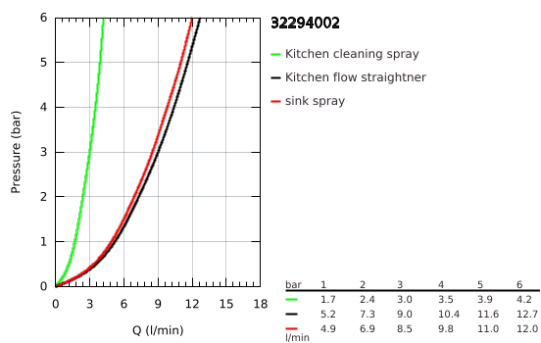

## 32 294 002 ZEDRA SINGLE-LEVER SINK MIXER 1/2"

### PRODUCT DESCRIPTION

- Colour: Chrome
- monobloc installation
- GROHE Long-Life finish
- GROHE SilkMove 35 mm ceramic cartridge
- GROHE Magnetic Docking guarantees easy retraction and smooth docking of the spray head back to the starting position
- pull-out spray with 3 spray types
- diverter: laminar spray/SpeedClean shower jet/GROHE Blade spray (reduced water consumption by up to 70 % and even stronger spray performance)
- stop function - pause button to stop the water flow
- automatic return to laminar spray
- adjustable flow rate limiter
- swivel tubular spout
- swivel area 360°
- protected against backflow
- flexible connection hoses
- metal fixation set
- Lead and Nickel Free Inner Water Ways
- maximum flow rate (at 3 bar): 9 l/min