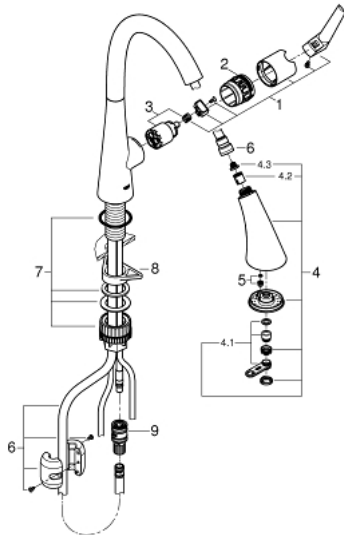

## 32 294 002 ZEDRA SINGLE-LEVER SINK MIXER 1/2"

### PRODUCT DESCRIPTION

- Colour: Chrome
- monobloc installation
- GROHE Long-Life finish
- GROHE SilkMove 35 mm ceramic cartridge
- GROHE Magnetic Docking guarantees easy retraction and smooth docking of the spray head back to the starting position
- pull-out spray with 3 spray types
- diverter: laminar spray/SpeedClean shower jet/GROHE Blade spray (reduced water consumption by up to 70 % and even stronger spray performance)
- stop function - pause button to stop the water flow
- automatic return to laminar spray
- adjustable flow rate limiter
- swivel tubular spout
- swivel area 360°
- protected against backflow
- flexible connection hoses
- metal fixation set
- Lead and Nickel Free Inner Water Ways
- maximum flow rate (at 3 bar): 9 l/min

### SPARE PARTS, July 2017 – now

- 1: Lever (Spare part-nr. 48476000)
- 2: Screw ring (Spare part-nr. 48517000)
- 3: Cartridge (Spare part-nr. 46374000)
- 4: Hand shower (Spare part-nr. 48473000)
- 4.1: Flow straightener (Spare part-nr. 42622000)
- 4.2: Non-return valve (Spare part-nr. 08565000)
- 4.3: Strainer (Spare part-nr. 0676800M)
- 5: flow rate limiter (Spare part-nr. 48303000)
- 6: Shower hose (Spare part-nr. 48472000)
- 7: Mounting set (Spare part-nr. 48477000)
- 8: Support plate (Spare part-nr. 05334000)
- 9: Quick coupling (Spare part-nr. 46338000)