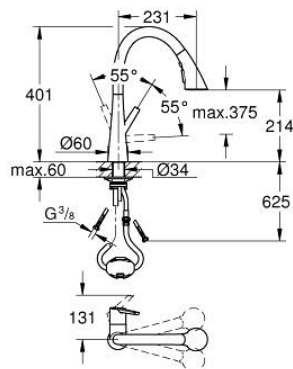

## 32 294 002 ZEDRA SINGLE-LEVER SINK MIXER 1/2"

### PRODUCT DESCRIPTION

- Colour: Chrome
- monobloc installation
- GROHE Long-Life finish
- GROHE SilkMove 35 mm ceramic cartridge
- GROHE Magnetic Docking guarantees easy retraction and smooth docking of the spray head back to the starting position
- pull-out spray with 3 spray types
- diverter: laminar spray/SpeedClean shower jet/GROHE Blade spray (reduced water consumption by up to 70 % and even stronger spray performance)
- stop function - pause button to stop the water flow
- automatic return to laminar spray
- adjustable flow rate limiter
- swivel tubular spout
- swivel area 360°
- protected against backflow
- flexible connection hoses
- metal fixation set
- Lead and Nickel Free Inner Water Ways
- maximum flow rate (at 3 bar): 9 l/min

### SPARE PARTS, July 2017 – now

- 1: Lever (Spare part-nr. 48476000)
- 2: Screw ring (Spare part-nr. 48517000)
- 3: Cartridge (Spare part-nr. 46374000)
- 4: Hand shower (Spare part-nr. 48473000)
- 4.1: Flow straightener (Spare part-nr. 42622000)
- 4.2: Non-return valve (Spare part-nr. 08565000)
- 4.3: Strainer (Spare part-nr. 0676800M)
- 5: flow rate limiter (Spare part-nr. 48303000)
- 6: Shower hose (Spare part-nr. 48472000)
- 7: Mounting set (Spare part-nr. 48477000)
- 8: Support plate (Spare part-nr. 05334000)
- 9: Quick coupling (Spare part-nr. 46338000)