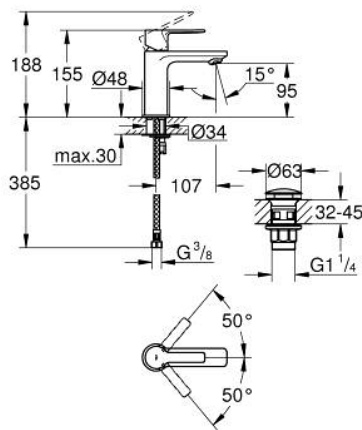

23 791 001 LINEARE BASIN MIXER 1/2"  
XS-SIZE

**PRODUCT DESCRIPTION**

- Colour: Chrome
  - monobloc installation
  - metal lever
  - 28 mm ceramic cartridge with GROHE SilkMove
  - with temperature limiter
  - GROHE Long-Life finish
  - GROHE Water Saving - Less water, perfect flow
  - maximum flow rate (at 3 bar): 5 l/min
  - SpeedClean mousseur
  - GROHE FastFixation Plus installation system
  - smooth body with push-open pop-up waste set 1 1/4"
- 
- flexible connection hoses

23 791 001 LINEARE BASIN MIXER 1/2"  
XS-SIZE

**SPARE PARTS**, July 2016 – now

- 1: Lever (Spare part-nr. 46980000)
  - 2: Shield for cross handle (Spare part-nr. 46581000)
  - 3: retaining ring (Spare part-nr. 07419000)
  - 4: Cartridge (Spare part-nr. 46580000)
  - 5: Flow restrictor (Spare part-nr. 48159000)
  - 6: Shank mounting kit (Spare part-nr. 46645000)
  - 7: Waste set with push-open plug (Spare part-nr. 65807000)
  - 7.1: Nipple (Spare part-nr. 45986000)
  - 8: Mounting wrench (Spare part-nr. 19017000)\*
- \* Optional accessories