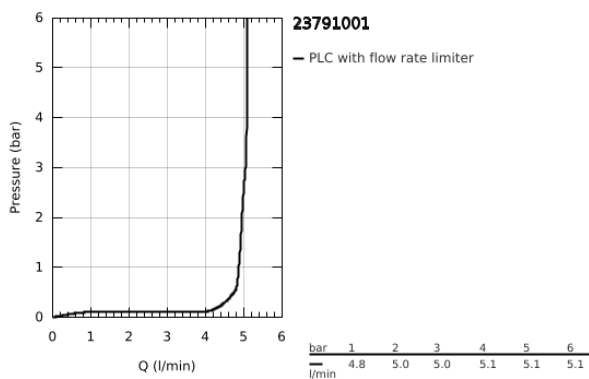

23 791 001 LINEARE BASIN MIXER 1/2"  
XS-SIZE

**PRODUCT DESCRIPTION**

- Colour: Chrome
  - monobloc installation
  - metal lever
  - 28 mm ceramic cartridge with GROHE SilkMove
  - with temperature limiter
  - GROHE Long-Life finish
  - GROHE Water Saving - Less water, perfect flow
  - maximum flow rate (at 3 bar): 5 l/min
  - SpeedClean mousseur
  - GROHE FastFixation Plus installation system
  - smooth body with push-open pop-up waste set 1 1/4"
- 
- flexible connection hoses

23 791 001 LINEARE BASIN MIXER 1/2"  
XS-SIZE

**SPARE PARTS**, July 2016 – now

- 1: Lever (Spare part-nr. 46980000)
  - 2: Shield for cross handle (Spare part-nr. 46581000)
  - 3: retaining ring (Spare part-nr. 07419000)
  - 4: Cartridge (Spare part-nr. 46580000)
  - 5: Flow restrictor (Spare part-nr. 48159000)
  - 6: Shank mounting kit (Spare part-nr. 46645000)
  - 7: Waste set with push-open plug (Spare part-nr. 65807000)
  - 7.1: Nipple (Spare part-nr. 45986000)
  - 8: Mounting wrench (Spare part-nr. 19017000)\*
- \* Optional accessories