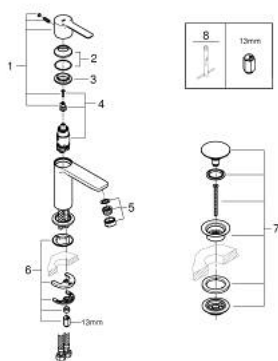

23 791 001 LINEARE BASIN MIXER 1/2"  
XS-SIZE

**PRODUCT DESCRIPTION**

- Colour: Chrome
  - monobloc installation
  - metal lever
  - 28 mm ceramic cartridge with GROHE SilkMove
  - with temperature limiter
  - GROHE Long-Life finish
  - GROHE Water Saving - Less water, perfect flow
  - maximum flow rate (at 3 bar): 5 l/min
  - SpeedClean mousseur
  - GROHE FastFixation Plus installation system
  - smooth body with push-open pop-up waste set 1 1/4"
- 
- flexible connection hoses

23 791 001 LINEARE BASIN MIXER 1/2"  
XS-SIZE

**SPARE PARTS**, July 2016 – now

- 1: Lever (Spare part-nr. 46980000)
  - 2: Shield for cross handle (Spare part-nr. 46581000)
  - 3: retaining ring (Spare part-nr. 07419000)
  - 4: Cartridge (Spare part-nr. 46580000)
  - 5: Flow restrictor (Spare part-nr. 48159000)
  - 6: Shank mounting kit (Spare part-nr. 46645000)
  - 7: Waste set with push-open plug (Spare part-nr. 65807000)
  - 7.1: Nipple (Spare part-nr. 45986000)
  - 8: Mounting wrench (Spare part-nr. 19017000)\*
- \* Optional accessories