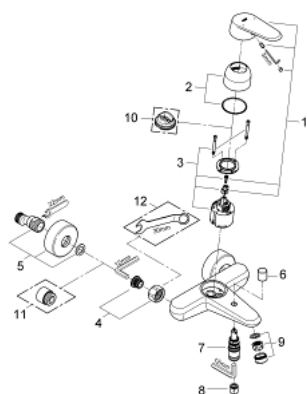

33 390 002 EURODISC COSMOPOLITAN SINGLE-LEVER BATH/SHOWER MIXER 1/2"

PRODUCT DESCRIPTION

- Colour: Chrome
- wall mounted
- metal lever
- GROHE SilkMove 46 mm ceramic cartridge
- GROHE Long-Life finish
- adjustable flow rate limiter
- adjustable minimum flow rate 2.5 l/min
- automatic diverter: bath/shower
- mousseur
- integrated non-return valve in the shower outlet 1/2"
- S-unions
- protected against backflow
- optional temperature limiter (46 308 000)

33 390 002 EURODISC COSMOPOLITAN SINGLE-LEVER BATH/SHOWER MIXER 1/2"

SPARE PARTS, March 2010 – now

- 1: Lever (Spare part-nr. 46743000)
- 2: Shield for cross handle (Spare part-nr. 46427000)
- 3: Cartridge (Spare part-nr. 46048000)
- 4: Screw joint (Spare part-nr. 45044000)
- 5: S-union (Spare part-nr. 12662000)
- 6: Diverter knob (Spare part-nr. 64309000)
- 7: Diverter (Spare part-nr. 65655000)
- 8: Non-return valve (Spare part-nr. 08565000)
- 9: Flow restrictor (Spare part-nr. 13952000)
- 10: Temperature limiter (Spare part-nr. 46308000)*
- 11: Extension 3/4", 20 mm (Spare part-nr. 0713000M)*
- 12: Special Spanner (Spare part-nr. 19377000)*