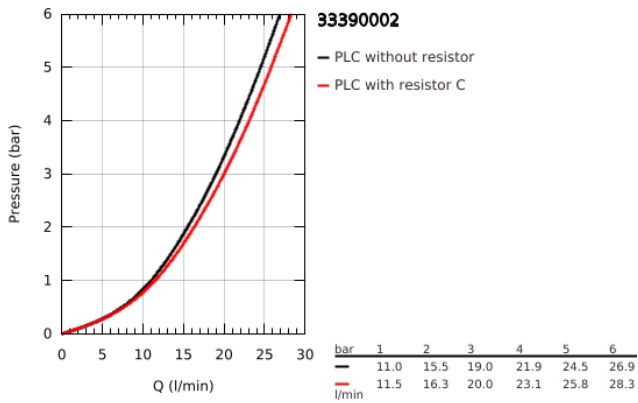

33 390 002 EURODISC COSMOPOLITAN SINGLE-LEVER BATH/SHOWER MIXER 1/2"

PRODUCT DESCRIPTION

- Colour: Chrome
- wall mounted
- metal lever
- GROHE SilkMove 46 mm ceramic cartridge
- GROHE Long-Life finish
- adjustable flow rate limiter
- adjustable minimum flow rate 2.5 l/min
- automatic diverter: bath/shower
- mousseur
- integrated non-return valve in the shower outlet 1/2"
- S-unions
- protected against backflow
- optional temperature limiter (46 308 000)

33 390 002 EURODISC COSMOPOLITAN SINGLE-LEVER BATH/SHOWER MIXER 1/2"

SPARE PARTS, March 2010 – now

- 1: Lever (Spare part-nr. 46743000)
- 2: Shield for cross handle (Spare part-nr. 46427000)
- 3: Cartridge (Spare part-nr. 46048000)
- 4: Screw joint (Spare part-nr. 45044000)
- 5: S-union (Spare part-nr. 12662000)
- 6: Diverter knob (Spare part-nr. 64309000)
- 7: Diverter (Spare part-nr. 65655000)
- 8: Non-return valve (Spare part-nr. 08565000)
- 9: Flow restrictor (Spare part-nr. 13952000)
- 10: Temperature limiter (Spare part-nr. 46308000)*
- 11: Extension 3/4", 20 mm (Spare part-nr. 0713000M)*
- 12: Special Spanner (Spare part-nr. 19377000)*