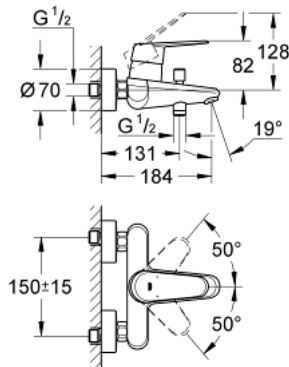

33 390 002 EURODISC COSMOPOLITAN SINGLE-LEVER BATH/SHOWER MIXER 1/2"

PRODUCT DESCRIPTION

- Colour: Chrome
- wall mounted
- metal lever
- GROHE SilkMove 46 mm ceramic cartridge
- GROHE Long-Life finish
- adjustable flow rate limiter
- adjustable minimum flow rate 2.5 l/min
- automatic diverter: bath/shower
- mousseur
- integrated non-return valve in the shower outlet 1/2"
- S-unions
- protected against backflow
- optional temperature limiter (46 308 000)

33 390 002 EURODISC COSMOPOLITAN SINGLE-LEVER BATH/SHOWER MIXER 1/2"

SPARE PARTS, March 2010 – now

- 1: Lever (Spare part-nr. 46743000)
- 2: Shield for cross handle (Spare part-nr. 46427000)
- 3: Cartridge (Spare part-nr. 46048000)
- 4: Screw joint (Spare part-nr. 45044000)
- 5: S-union (Spare part-nr. 12662000)
- 6: Diverter knob (Spare part-nr. 64309000)
- 7: Diverter (Spare part-nr. 65655000)
- 8: Non-return valve (Spare part-nr. 08565000)
- 9: Flow restrictor (Spare part-nr. 13952000)
- 10: Temperature limiter (Spare part-nr. 46308000)*
- 11: Extension 3/4", 20 mm (Spare part-nr. 0713000M)*
- 12: Special Spanner (Spare part-nr. 19377000)*