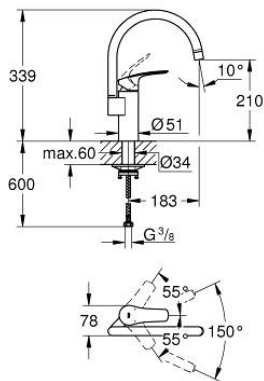

33 202 003 EUROSMART SINGLE-LEVER SINK MIXER 1/2"

PRODUCT DESCRIPTION

- Colour: chrome
- high spout
- GROHE Long-Life finish
- GROHE SilkMove 35 mm ceramic cartridge
- adjustable flow rate limiter
- swivel tubular spout
- swivel area 150°
- Lead and Nickel Free Inner Water Ways
- flexible connection hoses
- metal fixation set
- maximum flow rate (at 3 bar): 11 l/min
- professional edition

33 202 003 EUROSMART SINGLE-LEVER SINK MIXER 1/2"

SPARE PARTS, September 2019 – now

- 1: Lever (Spare part-nr. 48530000)
- 2: Cap (Spare part-nr. 46492000)
- 3: Screw ring (Spare part-nr. 46815000)
- 4: Cartridge (Spare part-nr. 46374000)
- 5: Mousseur (Spare part-nr. 48418000)
- 6: Mounting set (Spare part-nr. 48477000)
- 7: Safety ring (Spare part-nr. 4826600M)
- 8: Socket Spanner (Spare part-nr. 19332000)*