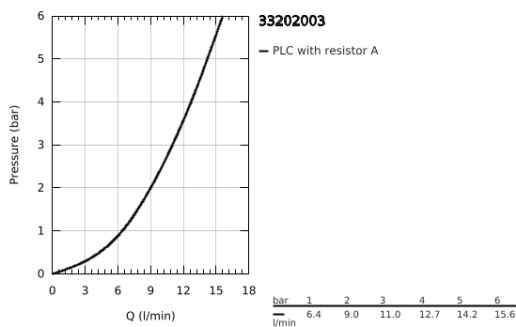

33 202 003 EUROSMART SINGLE-LEVER SINK MIXER 1/2"

PRODUCT DESCRIPTION

- Colour: chrome
- high spout
- GROHE Long-Life finish
- GROHE SilkMove 35 mm ceramic cartridge
- adjustable flow rate limiter
- swivel tubular spout
- swivel area 150°
- Lead and Nickel Free Inner Water Ways
- flexible connection hoses
- metal fixation set
- maximum flow rate (at 3 bar): 11 l/min
- professional edition

33 202 003 EUROSMART SINGLE-LEVER SINK MIXER 1/2"

SPARE PARTS, September 2019 – now

- 1: Lever (Spare part-nr. 48530000)
- 2: Cap (Spare part-nr. 46492000)
- 3: Screw ring (Spare part-nr. 46815000)
- 4: Cartridge (Spare part-nr. 46374000)
- 5: Mousseur (Spare part-nr. 48418000)
- 6: Mounting set (Spare part-nr. 48477000)
- 7: Safety ring (Spare part-nr. 4826600M)
- 8: Socket Spanner (Spare part-nr. 19332000)*