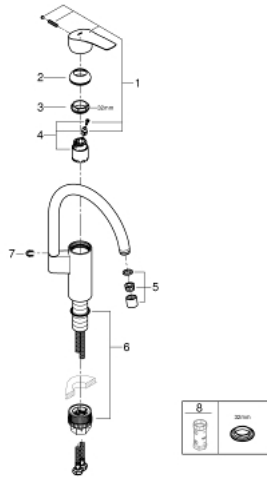

33 202 003 EUROSMART SINGLE-LEVER SINK MIXER 1/2"

PRODUCT DESCRIPTION

- Colour: chrome
- high spout
- GROHE Long-Life finish
- GROHE SilkMove 35 mm ceramic cartridge
- adjustable flow rate limiter
- swivel tubular spout
- swivel area 150°
- Lead and Nickel Free Inner Water Ways
- flexible connection hoses
- metal fixation set
- maximum flow rate (at 3 bar): 11 l/min
- professional edition

33 202 003 EUROSMART SINGLE-LEVER SINK MIXER 1/2"

SPARE PARTS, September 2019 – now

- 1: Lever (Spare part-nr. 48530000)
- 2: Cap (Spare part-nr. 46492000)
- 3: Screw ring (Spare part-nr. 46815000)
- 4: Cartridge (Spare part-nr. 46374000)
- 5: Mousseur (Spare part-nr. 48418000)
- 6: Mounting set (Spare part-nr. 48477000)
- 7: Safety ring (Spare part-nr. 4826600M)
- 8: Socket Spanner (Spare part-nr. 19332000)*