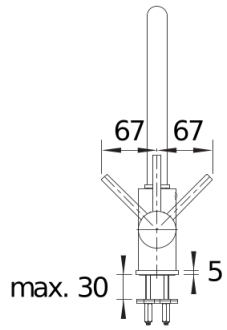

Product information sheet MIDA

Item no. 526145

Benefits

- Gently rounded spout on a slender body
- For the easy filling of tall pots and vases
- Enlarged working radius thanks to the 360° swivel spout

Colours

Available colours:

- black
- anthracite
- volcano grey
- white
- soft white
- coffee

SILGRANIT-Look black

Scope of supply

- 360° swivel spout for greater reach
- Ø 35 mm tap hole required
- With ceramic disk cartridge
- Patented jet regulator for markedly reduced scaling
- Flexible connector pipes, 500 mm long and 3/8" nut
- Stabilisation plate to increase the stability of the tap when fitted in stainless steel sinks

Details

Swivel range

Side view hand gear 2D

Side view