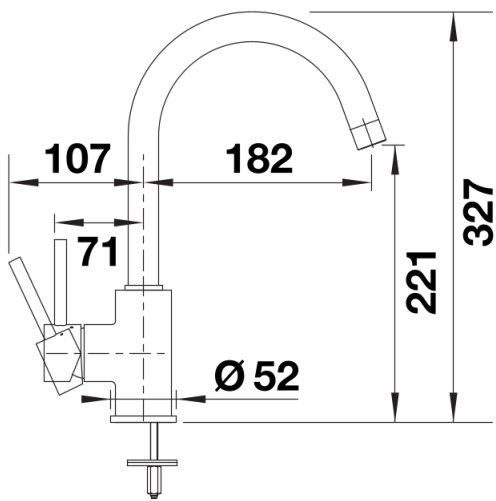

Product information sheet MIDA

Item no. 526145

Benefits

- Gently rounded spout on a slender body
- For the easy filling of tall pots and vases
- Enlarged working radius thanks to the 360° swivel spout

Colours

Available colours:

- black
- anthracite
- volcano grey
- white
- soft white
- coffee

SILGRANIT-Look black

Scope of supply

- 360° swivel spout for greater reach
- Ø 35 mm tap hole required
- With ceramic disk cartridge
- Patented jet regulator for markedly reduced scaling
- Flexible connector pipes, 500 mm long and 3/8" nut
- Stabilisation plate to increase the stability of the tap when fitted in stainless steel sinks

Details

Swivel range

Side view hand gear 2D

Side view