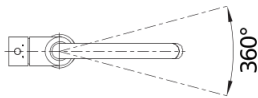

Product information sheet MIDA

Item no. 526145

Benefits

- Gently rounded spout on a slender body
- For the easy filling of tall pots and vases
- Enlarged working radius thanks to the 360° swivel spout

Colours

Available colours:

- black
- anthracite
- volcano grey
- white
- soft white
- coffee

SILGRANIT-Look black

Scope of supply

- 360° swivel spout for greater reach
- Ø 35 mm tap hole required
- With ceramic disk cartridge
- Patented jet regulator for markedly reduced scaling
- Flexible connector pipes, 500 mm long and 3/8" nut
- Stabilisation plate to increase the stability of the tap when fitted in stainless steel sinks

Details

Swivel range

Side view hand gear 2D

Side view