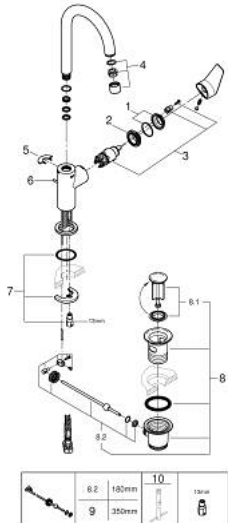

23 760 001 **BAUEDGE SINGLE-LEVER BASIN MIXER 1/2"**
L-SIZE

PRODUCT DESCRIPTION

- Colour: Chrome
- monobloc installation
- metal lever
- GROHE Long-Life 28 mm ceramic cartridge
- with temperature limiter
- GROHE Long-Life finish
- GROHE Water Saving - Less water, perfect flow
- maximum flow rate (at 3 bar): 5 l/min
- rapid installation system
- swivel tubular spout
- plastic pop-up waste set 1 1/4"
- flexible connection hoses
- professional edition

23 760 001 **BAUEDGE SINGLE-LEVER BASIN MIXER 1/2"**
L-SIZE

SPARE PARTS, September 2018 – now

1: Shield for cross handle (Spare part-nr. 46581000)

2: retaining ring (Spare part-nr. 46715000)

3: Cartridge (Spare part-nr. 46580000)

4: Flow restrictor (Spare part-nr. 13935000)

5: Safety ring (Spare part-nr. 4825700M)

6: Pop-up rod (Spare part-nr. 46739000)

7: Shank mounting kit (Spare part-nr. 46249000)

8: Pop-up waste set 1 1/4" (Spare part-nr. 28910000)

8.1: Chrome bath plug (Spare part-nr. 07182000)

8.2: Eccentric rod (Spare part-nr. 07052000)

9: Eccentric rod (Spare part-nr. 07341000)*

10: Mounting wrench (Spare part-nr. 19017000)*

* Optional accessories