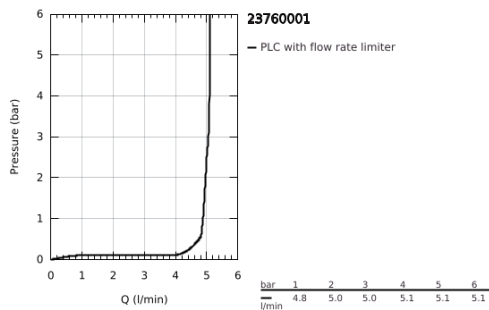

23 760 001 **BAUEDGE SINGLE-LEVER BASIN MIXER 1/2"**
L-SIZE

PRODUCT DESCRIPTION

- Colour: Chrome
- monobloc installation
- metal lever
- GROHE Long-Life 28 mm ceramic cartridge
- with temperature limiter
- GROHE Long-Life finish
- GROHE Water Saving - Less water, perfect flow
- maximum flow rate (at 3 bar): 5 l/min
- rapid installation system
- swivel tubular spout
- plastic pop-up waste set 1 1/4"
- flexible connection hoses
- professional edition

23 760 001 **BAUEDGE SINGLE-LEVER BASIN MIXER 1/2"**
L-SIZE

SPARE PARTS, September 2018 – now

1: Shield for cross handle (Spare part-nr. 46581000)

2: retaining ring (Spare part-nr. 46715000)

3: Cartridge (Spare part-nr. 46580000)