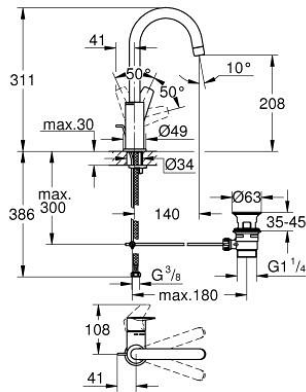

23 760 001 **BAUEDGE SINGLE-LEVER BASIN MIXER 1/2"**
L-SIZE

PRODUCT DESCRIPTION

- Colour: Chrome
- monobloc installation
- metal lever
- GROHE Long-Life 28 mm ceramic cartridge
- with temperature limiter
- GROHE Long-Life finish
- GROHE Water Saving - Less water, perfect flow
- maximum flow rate (at 3 bar): 5 l/min
- rapid installation system
- swivel tubular spout
- plastic pop-up waste set 1 1/4"
- flexible connection hoses
- professional edition

23 760 001 **BAUEDGE SINGLE-LEVER BASIN MIXER 1/2"**
L-SIZE

SPARE PARTS, September 2018 – now

1: Shield for cross handle (Spare part-nr. 46581000)

2: retaining ring (Spare part-nr. 46715000)

3: Cartridge (Spare part-nr. 46580000)

4: Flow restrictor (Spare part-nr. 13935000)

5: Safety ring (Spare part-nr. 4825700M)

6: Pop-up rod (Spare part-nr. 46739000)

7: Shank mounting kit (Spare part-nr. 46249000)

8: Pop-up waste set 1 1/4" (Spare part-nr. 28910000)

8.1: Chrome bath plug (Spare part-nr. 07182000)

8.2: Eccentric rod (Spare part-nr. 07052000)

9: Eccentric rod (Spare part-nr. 07341000)*

10: Mounting wrench (Spare part-nr. 19017000)*

* Optional accessories