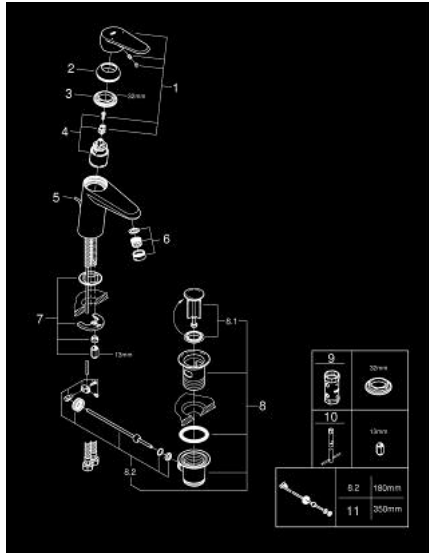

33 190 20E EURODISC COSMOPOLITAN SINGLE-LEVER BASIN MIXER 1/2" S-SIZE

PRODUCT DESCRIPTION

- Colour: chrome
- GROHE SilkMove 35 mm ceramic cartridge
- adjustable flow rate limiter
- temperature limiter
- GROHE Long-Life finish
- GROHE Water Saving - Less water, perfect flow
- maximum flow rate (at 3 bar): 5 l/min
- SpeedClean mousseur
- GROHE FastFixation installation system
- pop-up waste set 1 1/4"
- flexible connection hoses

33 190 20E EURODISC COSMOPOLITAN SINGLE-LEVER BASIN MIXER 1/2" S-SIZE

SPARE PARTS, August 2017 – now

- 1: Lever (Spare part-nr. 46738000)
- 2: Cap (Spare part-nr. 46492000)
- 3: Screw coupling (Spare part-nr. 46460000)
- 4: Cartridge (Spare part-nr. 46374000)
- 5: Pop-up rod (Spare part-nr. 46739000)
- 6: Flow straightener (Spare part-nr. 13955000)
- 7: Shank mounting kit (Spare part-nr. 46645000)
- 8: Waste set 1 1/4" (Spare part-nr. 28910000)
- 8.1: Plug (Spare part-nr. 07182000)
- 8.2: Eccentric rod (Spare part-nr. 07052000)
- 9: Socket Spanner (Spare part-nr. 19332000)*
- 10: Mounting wrench (Spare part-nr. 19017000)*
- 11: Eccentric rod (Spare part-nr. 07341000)*