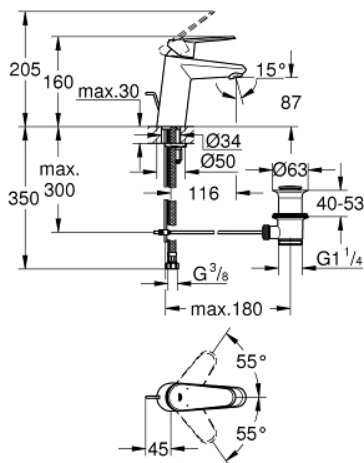

33 190 20E EURODISC COSMOPOLITAN SINGLE-LEVER BASIN MIXER 1/2" S-SIZE

PRODUCT DESCRIPTION

- Colour: chrome
- GROHE SilkMove 35 mm ceramic cartridge
- adjustable flow rate limiter
- temperature limiter
- GROHE Long-Life finish
- GROHE Water Saving - Less water, perfect flow
- maximum flow rate (at 3 bar): 5 l/min
- SpeedClean mousseur
- GROHE FastFixation installation system
- pop-up waste set 1 1/4"
- flexible connection hoses

33 190 20E EURODISC COSMOPOLITAN SINGLE-LEVER BASIN MIXER 1/2" S-SIZE

SPARE PARTS, August 2017 – now

- 1: Lever (Spare part-nr. 46738000)
- 2: Cap (Spare part-nr. 46492000)
- 3: Screw coupling (Spare part-nr. 46460000)
- 4: Cartridge (Spare part-nr. 46374000)
- 5: Pop-up rod (Spare part-nr. 46739000)
- 6: Flow straightener (Spare part-nr. 13955000)
- 7: Shank mounting kit (Spare part-nr. 46645000)
- 8: Waste set 1 1/4" (Spare part-nr. 28910000)
- 8.1: Plug (Spare part-nr. 07182000)
- 8.2: Eccentric rod (Spare part-nr. 07052000)
- 9: Socket Spanner (Spare part-nr. 19332000)*
- 10: Mounting wrench (Spare part-nr. 19017000)*
- 11: Eccentric rod (Spare part-nr. 07341000)*