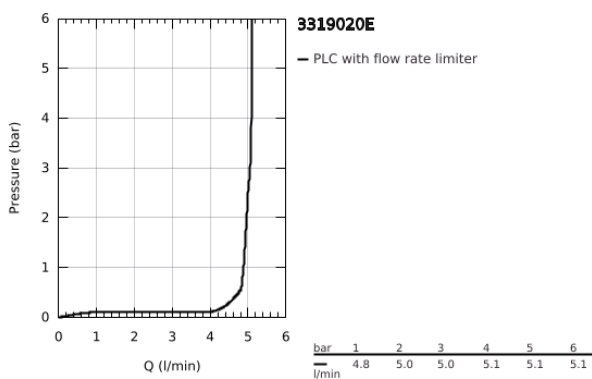

33 190 20E EURODISC COSMOPOLITAN SINGLE-LEVER BASIN MIXER 1/2" S-SIZE

PRODUCT DESCRIPTION

- Colour: chrome
- GROHE SilkMove 35 mm ceramic cartridge
- adjustable flow rate limiter
- temperature limiter
- GROHE Long-Life finish
- GROHE Water Saving - Less water, perfect flow
- maximum flow rate (at 3 bar): 5 l/min
- SpeedClean mousseur
- GROHE FastFixation installation system
- pop-up waste set 1 1/4"
- flexible connection hoses

33 190 20E EURODISC COSMOPOLITAN SINGLE-LEVER BASIN MIXER 1/2" S-SIZE

SPARE PARTS, August 2017 – now

- 1: Lever (Spare part-nr. 46738000)
- 2: Cap (Spare part-nr. 46492000)
- 3: Screw coupling (Spare part-nr. 46460000)
- 4: Cartridge (Spare part-nr. 46374000)
- 5: Pop-up rod (Spare part-nr. 46739000)
- 6: Flow straightener (Spare part-nr. 13955000)
- 7: Shank mounting kit (Spare part-nr. 46645000)
- 8: Waste set 1 1/4" (Spare part-nr. 28910000)
- 8.1: Plug (Spare part-nr. 07182000)
- 8.2: Eccentric rod (Spare part-nr. 07052000)
- 9: Socket Spanner (Spare part-nr. 19332000)*
- 10: Mounting wrench (Spare part-nr. 19017000)*
- 11: Eccentric rod (Spare part-nr. 07341000)*