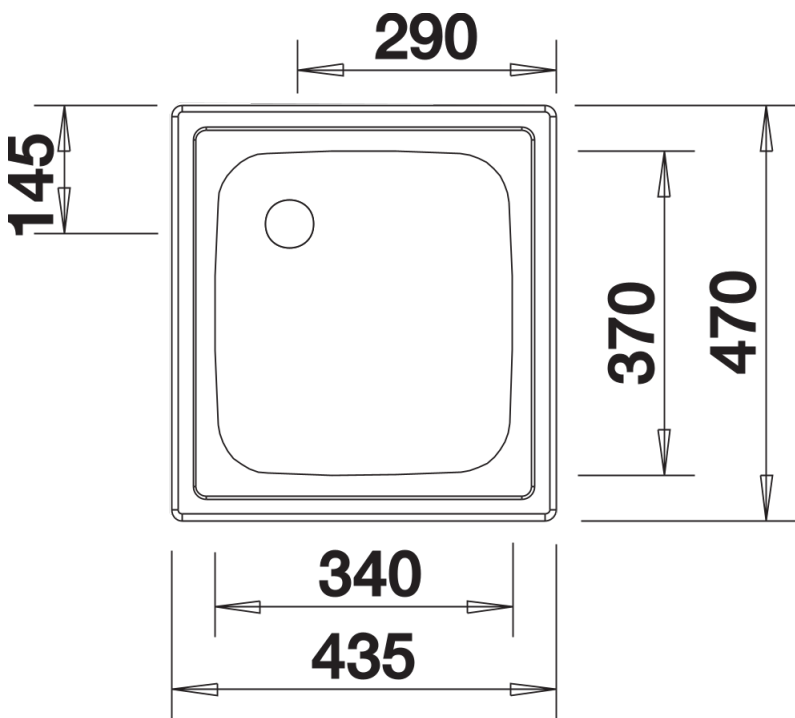

Planning information

- Please order 1 ½" waste kit separately.
Bowl dimensions: 340 x 370 x 150 mm
Cut-out dimensions: 417 x 452 mm

Details

Top view